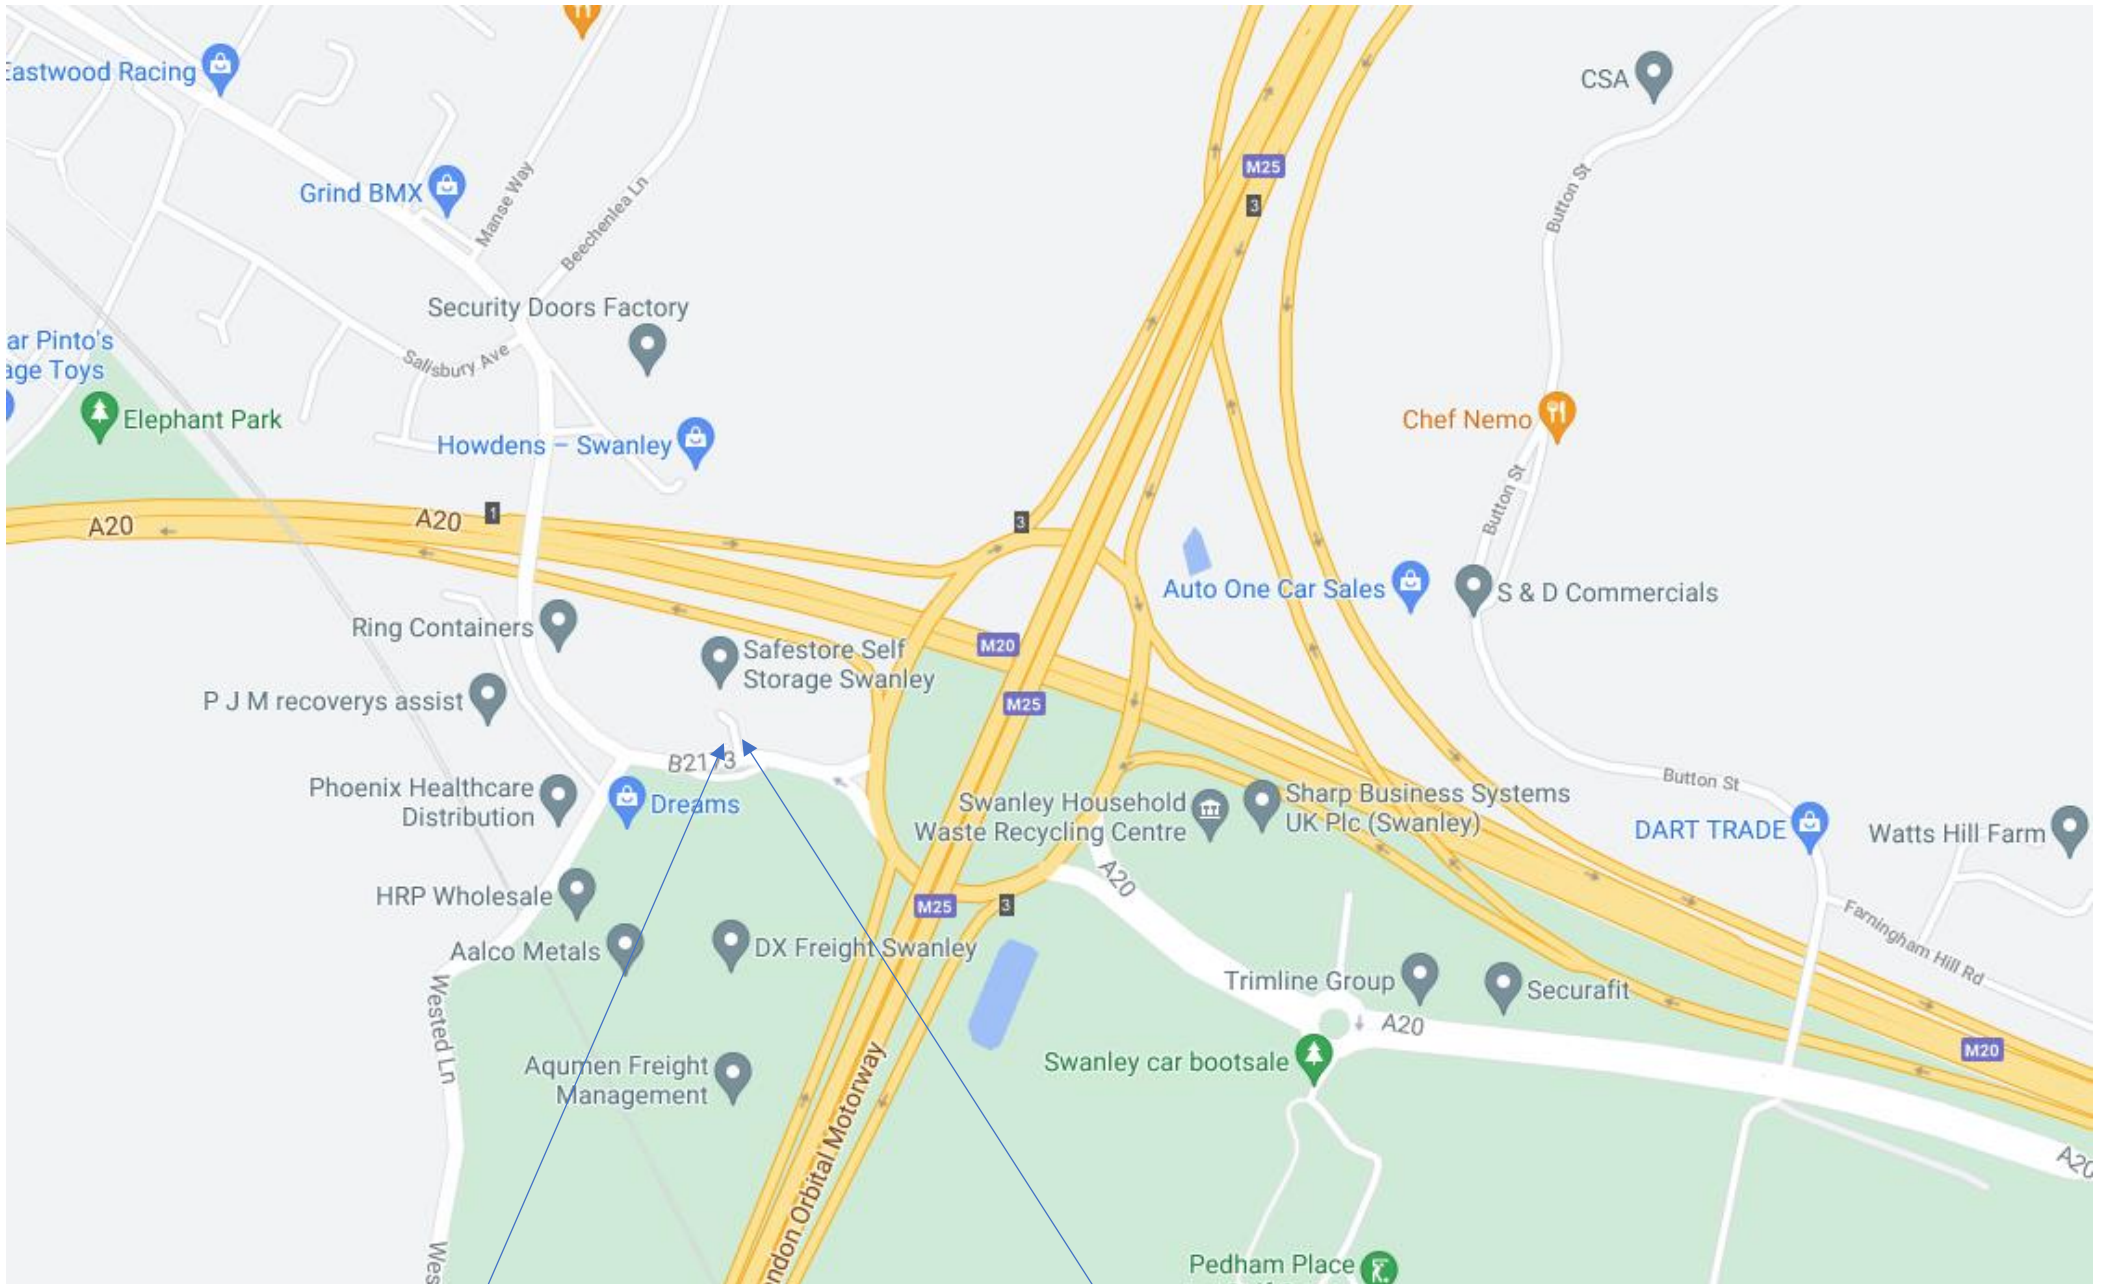

From Monday 21<sup>st</sup> June 2021

Our new office and workshop is located at:

Safestore Offices, Southern Cross, London Road,  
Swanley Kent BR8 8EE

01322 284435 (No change)

**Please note: Callers By Appointment Only Please**

**From the Swanley end of the B2173 drive down the old High Street (towards the M25) and the road will bend right then left. Immediately to your left you will see the M25 Interchange road sign and directly after that is the left hand turn into Safestore. If coming off of the M25 or from Farningham end just go round the roundabout and take the Swanley turnoff. You will then move into the right hand lane in order to turn right into Safestor. It is about 100 metres down the road.**